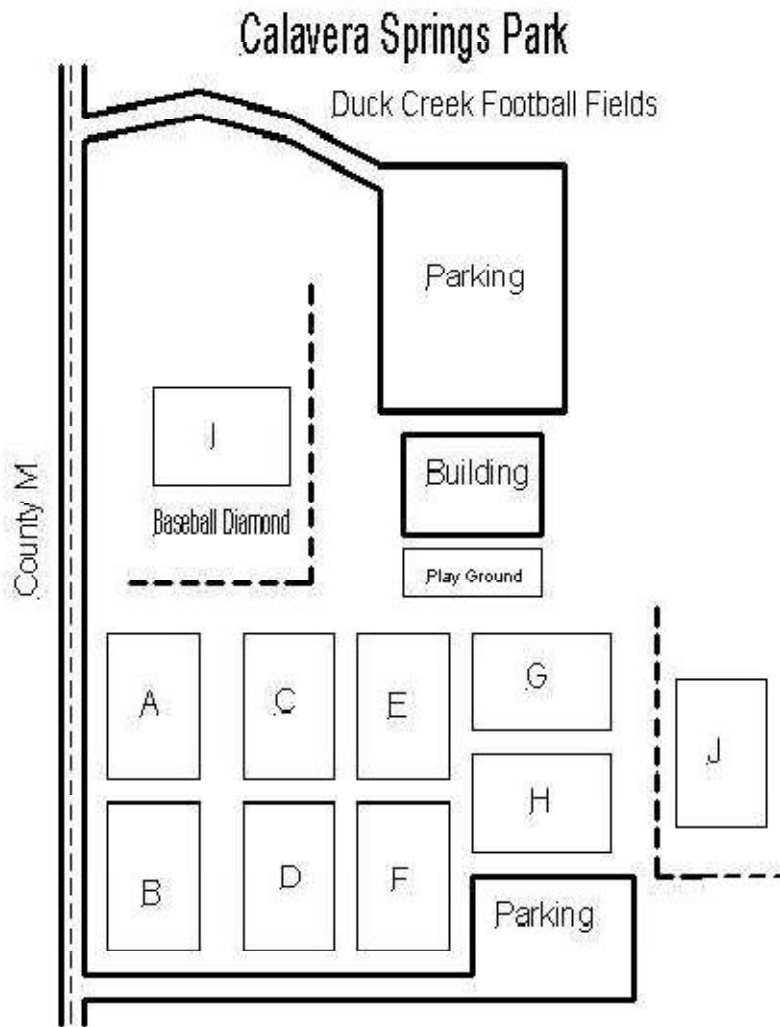

2011 Duck Creek Pop Warner Practice Field Assignments - Junior Pee Wee & Pee Wee

Field	Team	League	Head Coach
A	HARMANN STUDIOS	PEE WEE	COACH SHEEDY
B	MARTEL CONSTRUCTION	JR PEE WEE	COACH GEISSLER
C	WATERING HOLE	JR PEE WEE	COACH JOACHIM
D	LEGENDS	PEE WEE	COACH SALEMI
E	RIVERS BEND	PEE WEE	COACH WILLIQUETTE
F	TOWNLINE	JR PEE WEE	COACH BEACHLER
G			
H			
I	TEAM APPAREL	JR PEE WEE	COACH HOCKERS
J	CHASE BANK	PEE WEE	COACH MAROSZEK

2011 Duck Creek Pop Warner Practice Field Assignments - Junior Midget

IDLEWILD PARK

Field	Team	League	Head Coach
A	CREATIVE SIGN	JUNIOR MIDGET	COACH HIGHLINE
B	ZESTY'S	JUNIOR MIDGET	COACH DONART
C	WOUTERS FRONT	JUNIOR MIDGET	COACH ISAAC
D	CR MEYER	JUNIOR MIDGET	COACH EHRFURTH