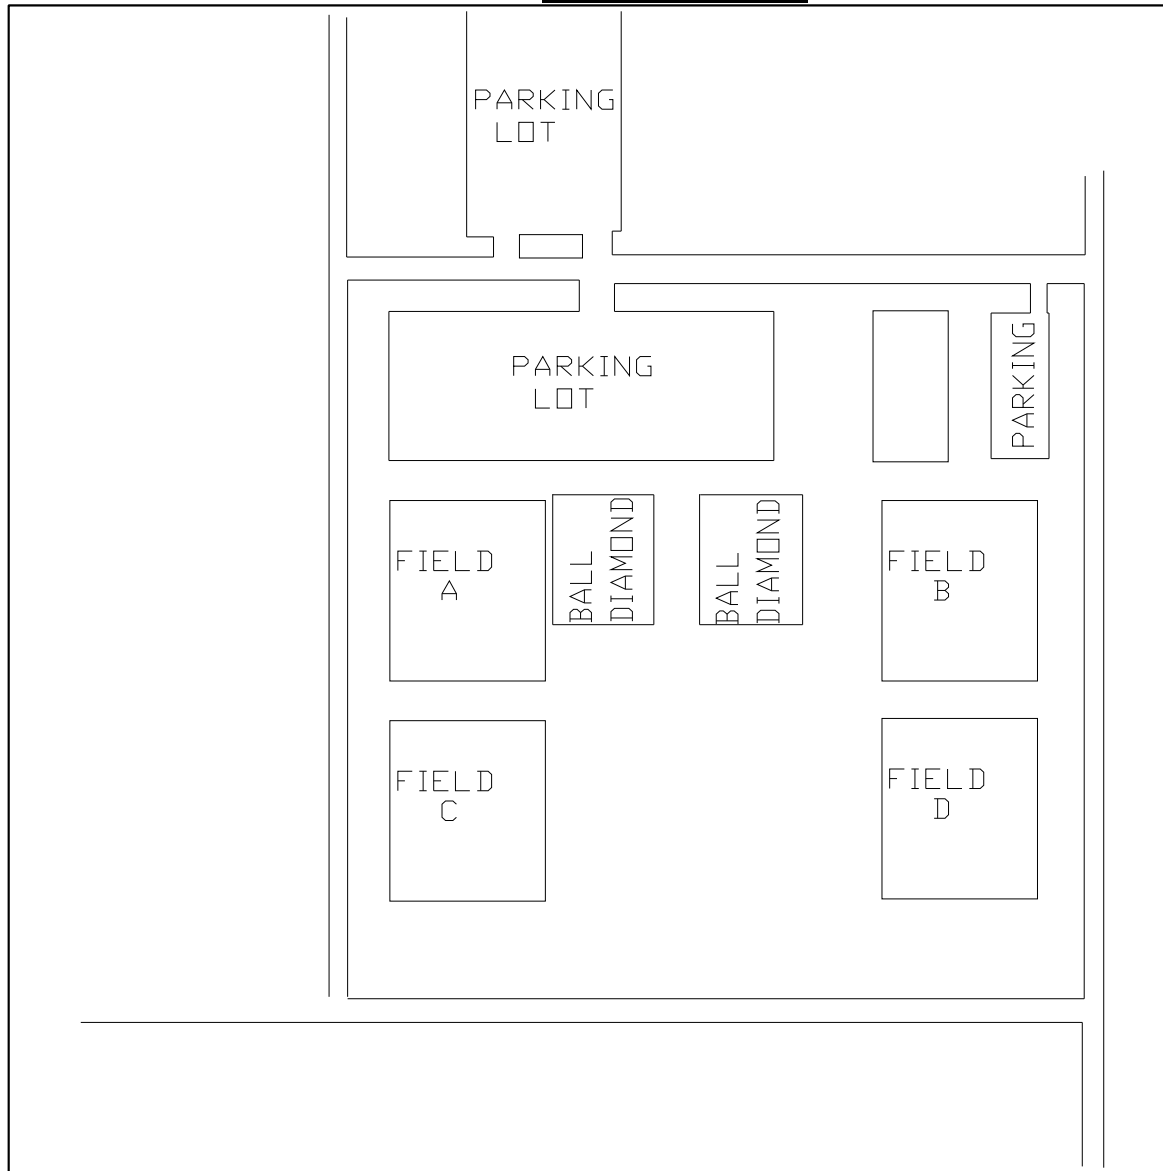

2011 Duck Creek Pop Warner Practice Field Assignments - Junior Pee Wee & Pee Wee

Field	Team	League	Head Coach
A	HARMANN STUDIOS	PEE WEE	COACH SHEEDY
B	MARTEL CONSTRUCTION	JR PEE WEE	COACH GEISSLER
C	WATERING HOLE	JR PEE WEE	COACH JOACHIM
D	LEGENDS	PEE WEE	COACH SALEMI
E	RIVERS BEND	PEE WEE	COACH WILLIQUETTE
F	TOWNLINE	JR PEE WEE	COACH BEACHLER
G			
H			
I	TEAM APPAREL	JR PEE WEE	COACH HOCKERS
J	CHASE BANK	PEE WEE	COACH MAROSZEK

2011 Duck Creek Pop Warner Practice Field Assignments - Junior Midget

IDLEWILD PARK

Field	Team	League	Head Coach
A	CREATIVE SIGN	JUNIOR MIDGET	COACH HIGHLINE
B	ZESTY'S	JUNIOR MIDGET	COACH DONART
C	WOUTERS FRONT	JUNIOR MIDGET	COACH ISAAC
D	CR MEYER	JUNIOR MIDGET	COACH EHRFURTH